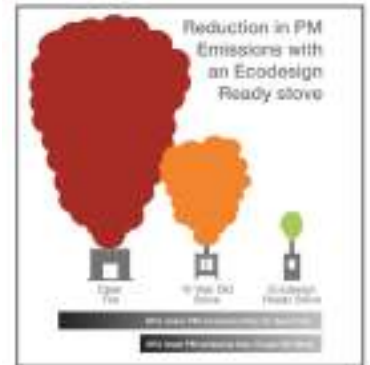

All the Mourné Collection Eco range of stoves are Eco Design ready.

Cleaner Burning

Ecodesign Ready stoves have been engineered to burn wood more completely thus reducing particulate matter (organic particles that come from incomplete combustion of the fuel).

The Mourné Eco stoves feature targeted introduction of combustion air at higher levels in the fire box, reigniting the particles of smoke before they can leave the stove.