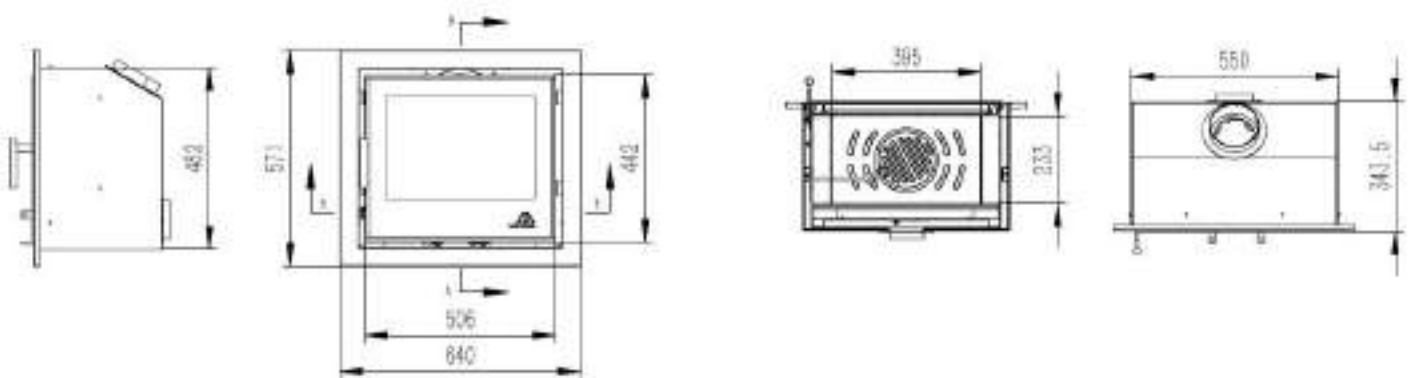

ECO INSET 550

- **Nominal Output:** 6.9kW
- **Efficiency:** 75.8%
- **Fuel Type:** Multi (wood and smokeless fuels)
- **Flue Outlet:** Top
- **Flue Diameter:** 125mm
- **Outside Air:** Yes (Optional)
- **Dimensions (frame):** 571mm (h) x 640mm (w) (see back for full dimensions)
- **Defra:** Yes
- **Eco:** Yes
- **ERP Rating:** A

Mourne Free Standing Stoves Dimensions

Eco 5 Portrait

Eco 5 Wide

Eco 8

Mourne Inset Stove Dimensions

Eco Inset 400

Eco Inset 550

The Mourne Collection Dimensions

Surround	Shelf Width (A)		Overall Height (B)		Opening (CxD)		Leg Width (E)		Shelf Depth (F)		Internal Return (G)		Material			
	inches	mm	inches	mm	inches	mm	inches	mm	inches	mm	inches	mm	Ivory	Spelga Stone	Ice White	New Carrara
Ben Ciom	54	1375	44	1125	36x36	915x915	49	1235	7	180	3	75			✓	
Binnian	54	1375	46	1170	36x36	915x915	51	1285	12	305	3	75	✓			
Binnian	59	1500	51	1295	36x36	915x915	54	1365	13	335	3	75	✓	✓	✓	
Brompton	54	1375	45	1145	36x36	915x915	51	1305	8	200	3	75	✓			
Carn	54	1375	44	1130	29x33	745x826	49	1255	9	225	3	75	✓			
Carn	60	1525	48	1220	36x36	910x915	56	1420	10	250	3	75	✓			
Commedagh	54	1375	49	1250	35x36	890x915	52	1310	10	265	3	75	✓			
Doan	54	1375	46	1170	36x36	915x915	51	1295	9	235	3	75	✓			
Donard	54	1375	46	1175	36x36	915x915	50	1265	11	280	3	75	✓			
Glenmore	58	1475	47	1190	36x36	920x915	53	1340	10	250	3	75				✓
Gullion	54	1375	46	1180	36x36	915x915	51	1295	10	260	3	75	✓	✓		
Gullion	60	1525	48	1225	36x36	915x915	55	1405	11	280	3	75	✓			
Gullion	66	1675	50	1270	36x36	915x915	61	1540	12	300	3	75			✓	
Meelbeg	54	1375	44	1120	35x35	895x890	50	1260	9	235	3	75		✓	✓	
Meelbeg	58	1475	46	1180	36x36	915x915	53	1335	9	235	3	75		✓	✓	
Hearth						54x18" (comes with loose risers)							✓			
Hearth						58x18" (comes with loose risers)									✓	
Hearth						60x18" (comes with loose risers)							✓			
Back Panel						37x37" panel with 16x22" opening (3 piece)										✓