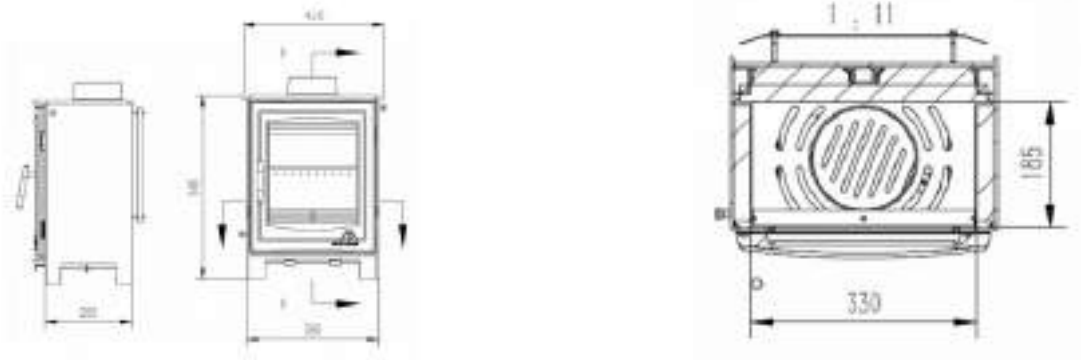

ECO 8

- **Nominal Output:** 8.2kW
- **Efficiency:** 78.7%
- **Fuel Type:** Multi (wood and smokeless fuels)
- **Flue Outlet:** Top/Rear
- **Flue Diameter:** 125mm
- **Outside Air:** Yes (Optional)
- **Dimensions:** 575mm (h) x 570mm (w) x 260mm (d)
- **Inc Long Legs:** 780mm (h) x 570mm (w) x 260mm (d)
- **Defra:** Yes
- **Eco:** Yes
- **ERP Rating:** A

ECO INSET 400

- **Nominal Output:** 5.0kW
- **Efficiency:** 82.2%
- **Fuel Type:** Multi (wood and smokeless fuels)
- **Flue Outlet:** Top
- **Flue Diameter:** 125mm
- **Outside Air:** Yes (Optional)
- **Dimensions (frame):** 596mm (h) x 490mm (w) (see back for full dimensions)
- **Defra:** Yes
- **Eco:** Yes
- **ERP Rating:** A+

ECO INSET 550

- **Nominal Output:** 6.9kW
- **Efficiency:** 75.8%
- **Fuel Type:** Multi (wood and smokeless fuels)
- **Flue Outlet:** Top
- **Flue Diameter:** 125mm
- **Outside Air:** Yes (Optional)
- **Dimensions (frame):** 571mm (h) x 640mm (w) (see back for full dimensions)
- **Defra:** Yes
- **Eco:** Yes
- **ERP Rating:** A

Mourne Free Standing Stoves Dimensions

Eco 5 Portrait

Eco 5 Wide

Eco 8

Mourne Inset Stove Dimensions

Eco Inset 400

Eco Inset 550

The Mourne Collection Dimensions