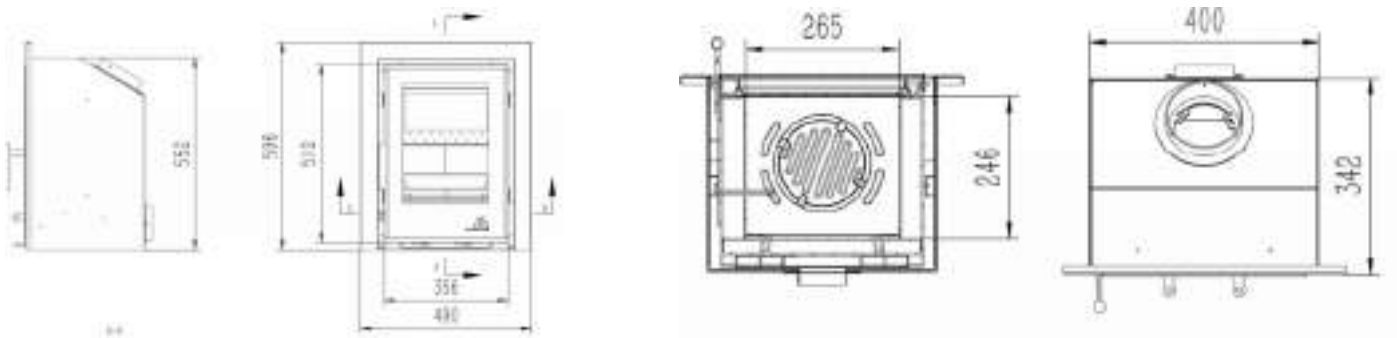

ECO INSET 400

- **Nominal Output:** 5.0kW
- **Efficiency:** 82.2%
- **Fuel Type:** Multi (wood and smokeless fuels)
- **Flue Outlet:** Top
- **Flue Diameter:** 125mm
- **Outside Air:** Yes (Optional)
- **Dimensions (frame):** 596mm (h) x 490mm (w) (see back for full dimensions)
- **Defra:** Yes
- **Eco:** Yes
- **ERP Rating:** A+

ECO INSET 550

- **Nominal Output:** 6.9kW
- **Efficiency:** 75.8%
- **Fuel Type:** Multi (wood and smokeless fuels)
- **Flue Outlet:** Top
- **Flue Diameter:** 125mm
- **Outside Air:** Yes (Optional)
- **Dimensions (frame):** 571mm (h) x 640mm (w) (see back for full dimensions)
- **Defra:** Yes
- **Eco:** Yes
- **ERP Rating:** A

Mourne Free Standing Stoves Dimensions

Eco 5 Portrait

Eco 5 Wide

Eco 8

Mourne Inset Stove Dimensions

Eco Inset 400

Eco Inset 550

The Mourne Collection Dimensions