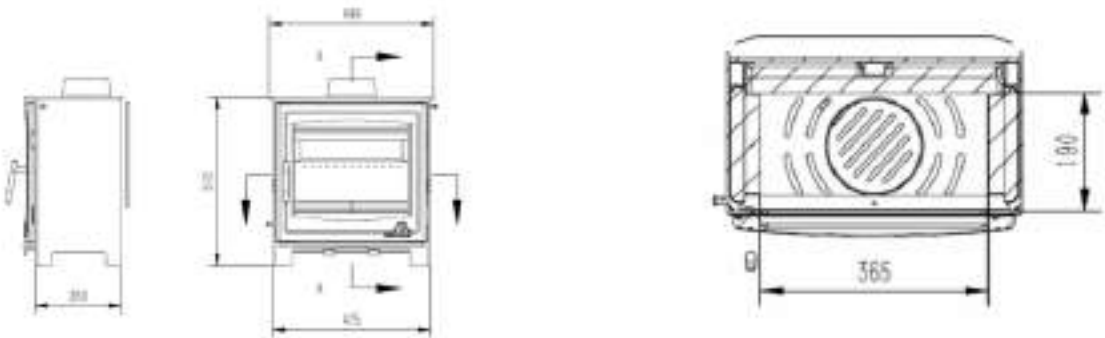

ECO INSET 400

- **Nominal Output:** 5.0kW
- **Efficiency:** 82.2%
- **Fuel Type:** Multi (wood and smokeless fuels)
- **Flue Outlet:** Top
- **Flue Diameter:** 125mm
- **Outside Air:** Yes (Optional)
- **Dimensions (frame):** 596mm (h) x 490mm (w) (see back for full dimensions)
- **Defra:** Yes
- **Eco:** Yes
- **ERP Rating:** A+

ECO INSET 550

- **Nominal Output:** 6.9kW
- **Efficiency:** 75.8%
- **Fuel Type:** Multi (wood and smokeless fuels)
- **Flue Outlet:** Top
- **Flue Diameter:** 125mm
- **Outside Air:** Yes (Optional)
- **Dimensions (frame):** 571mm (h) x 640mm (w) (see back for full dimensions)
- **Defra:** Yes
- **Eco:** Yes
- **ERP Rating:** A

Mourne Free Standing Stoves Dimensions

Eco 5 Portrait

Eco 5 Wide

Eco 8

Mourne Inset Stove Dimensions

Eco Inset 400

Eco Inset 550

The Mourne Collection Dimensions