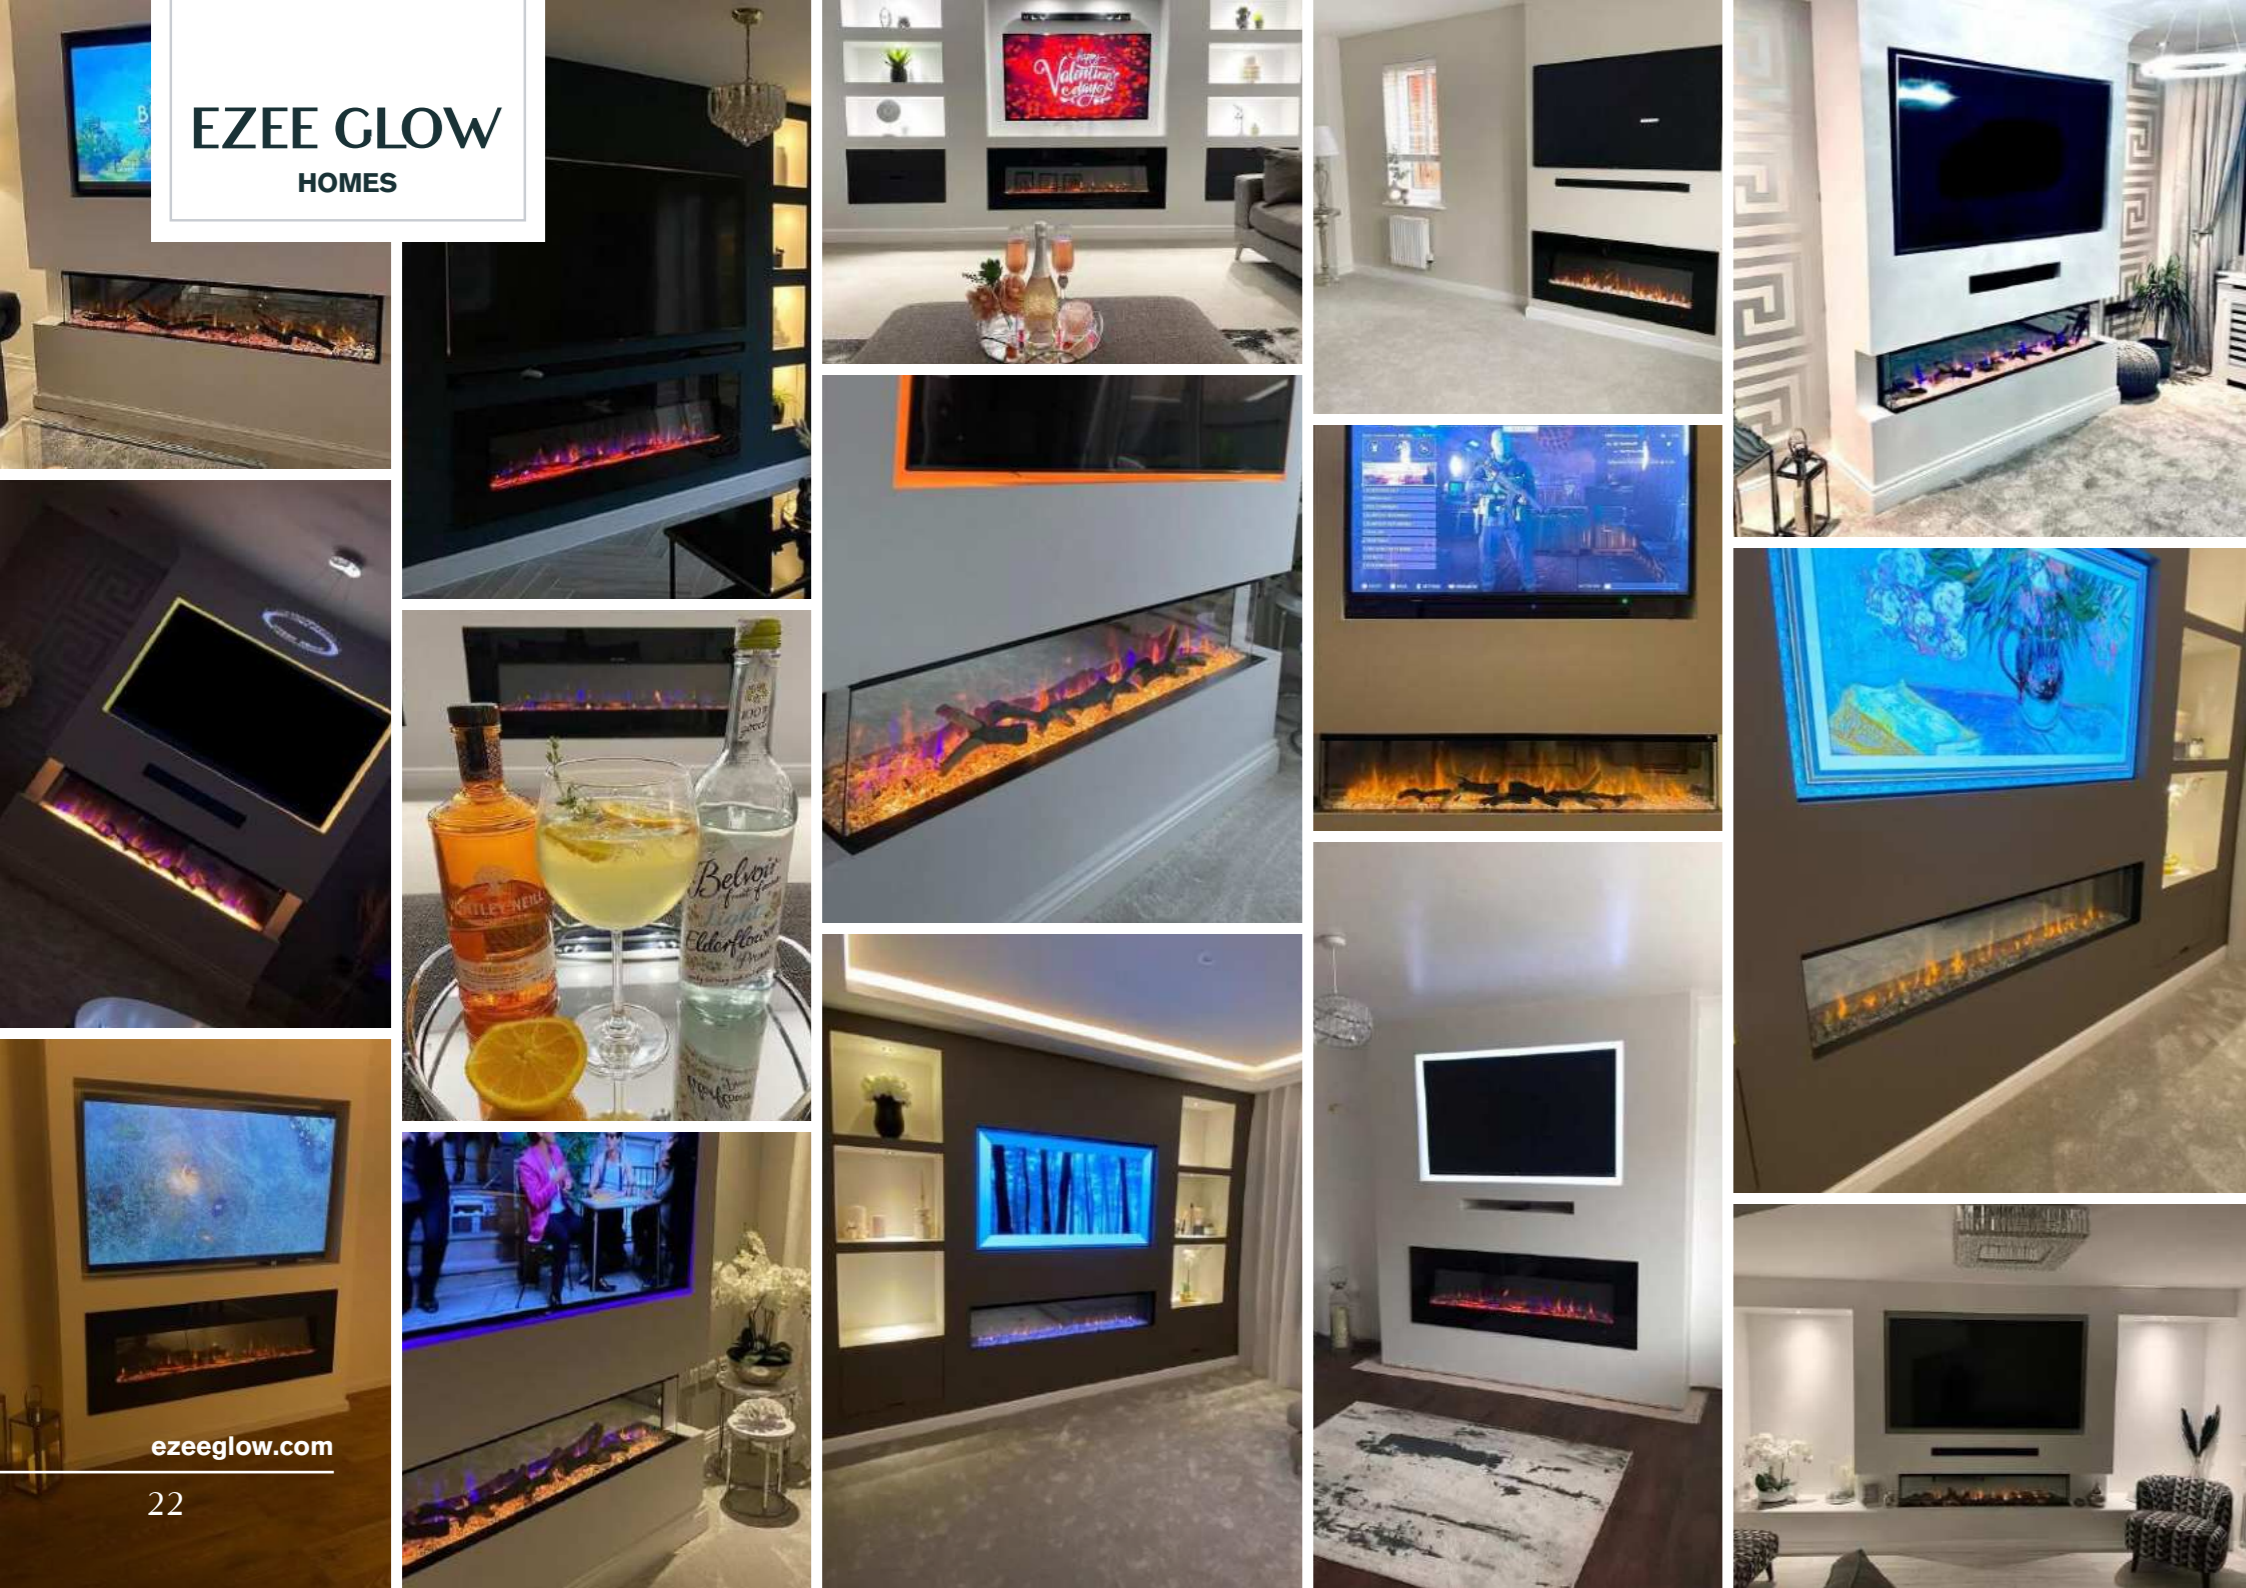

SPECIFICATIONS

CODE	PRODUCT	TOTAL SIZE OF PRODUCT (mm)			RECESS SIZE (mm)			FLAME PICTURE SIZE (mm)		
		WIDTH	HEIGHT	DEPTH	WIDTH	HEIGHT	DEPTH	WIDTH	HEIGHT	DEPTH
MZEFTCEL36	Ezee Glow 36" Celestial Built in Fire	959	484	215	934	489	210	925	292	130
MZEFTCEL50	Ezee Glow 50" Celestial Built in Fire	1300	484	215	1274	489	210	1270	292	130
MZEFTCEL60	Ezee Glow 60" Celestial Built in Fire	1554	484	215	1528	489	210	1524	292	130
MZEFTCEL72	Ezee Glow 72" Celestial Built in Fire	1858	484	215	1832	489	210	1826	292	130
MZECEL600	Ezee Glow Celestial 600 Inset Fire	678	802	172	640	822	162	600	600	-
MZECEL800	Ezee Glow Celestial 800 Inset Fire	878	802	172	840	822	162	800	600	-
KITCELESTIALSUITE36A	Ezee Glow Aura Suite 36"	1170	800	300	-	-	-	925	292	130
KITCELESTIALSUITE50A	Ezee Glow Aura Suite 50"	1510	800	330	-	-	-	1270	292	130
KITCELESTIALSUITE36R	Ezee Glow Reflect Suite 36"	1500	553	330	-	-	-	925	292	130
KITCELESTIALSUITE50R	Ezee Glow Reflect Suite 50"	1500	553	330	-	-	-	1270	292	130
MZEZAWHBL42	Ezee Glow Mini Zara Black Wall Hung Fire	1067	520	112	905	482.6	120	781	234	-
MZEZAWHBL50	Ezee Glow Zara Black Wall Hung Fire	1270	520	112	1110	482.6	120	984	234	-
MZEZAWHBL60	Ezee Glow Grand Zara Black Wall Hung Fire	1524	520	112	1362	482.6	120	1238	234	-
MZEZAWHBL72	Ezee Glow Zara XL Black Wall Hung Fire	1828	520	112	1668	482.6	120	1542	234	-
TFZARSU42S	42 Mini Zara Electric Surround Only	1372	826	305	-	-	-	-	-	-
TFZARSU50	50 Zara Electric Suite Only	1600	1086	305	-	-	-	-	-	-
TFHARHUSU	43" Harrow Oak Effect Wee Hugo Surround	1095	1030	380	-	-	-	-	-	-
MZEWHES	Ezee Glow Wee Hugo Black Electric Stove	390	550	258	-	-	-	-	-	-
MZEZPUBL16	Ezee Glow Pulse Inset Electric Fire Black	482	588	140	406	558	75	316	396	-
MZEZPUBL25	Ezee Glow Pulse Widescreen Electric Inset	635	603	140	406	558	75	431	394	-