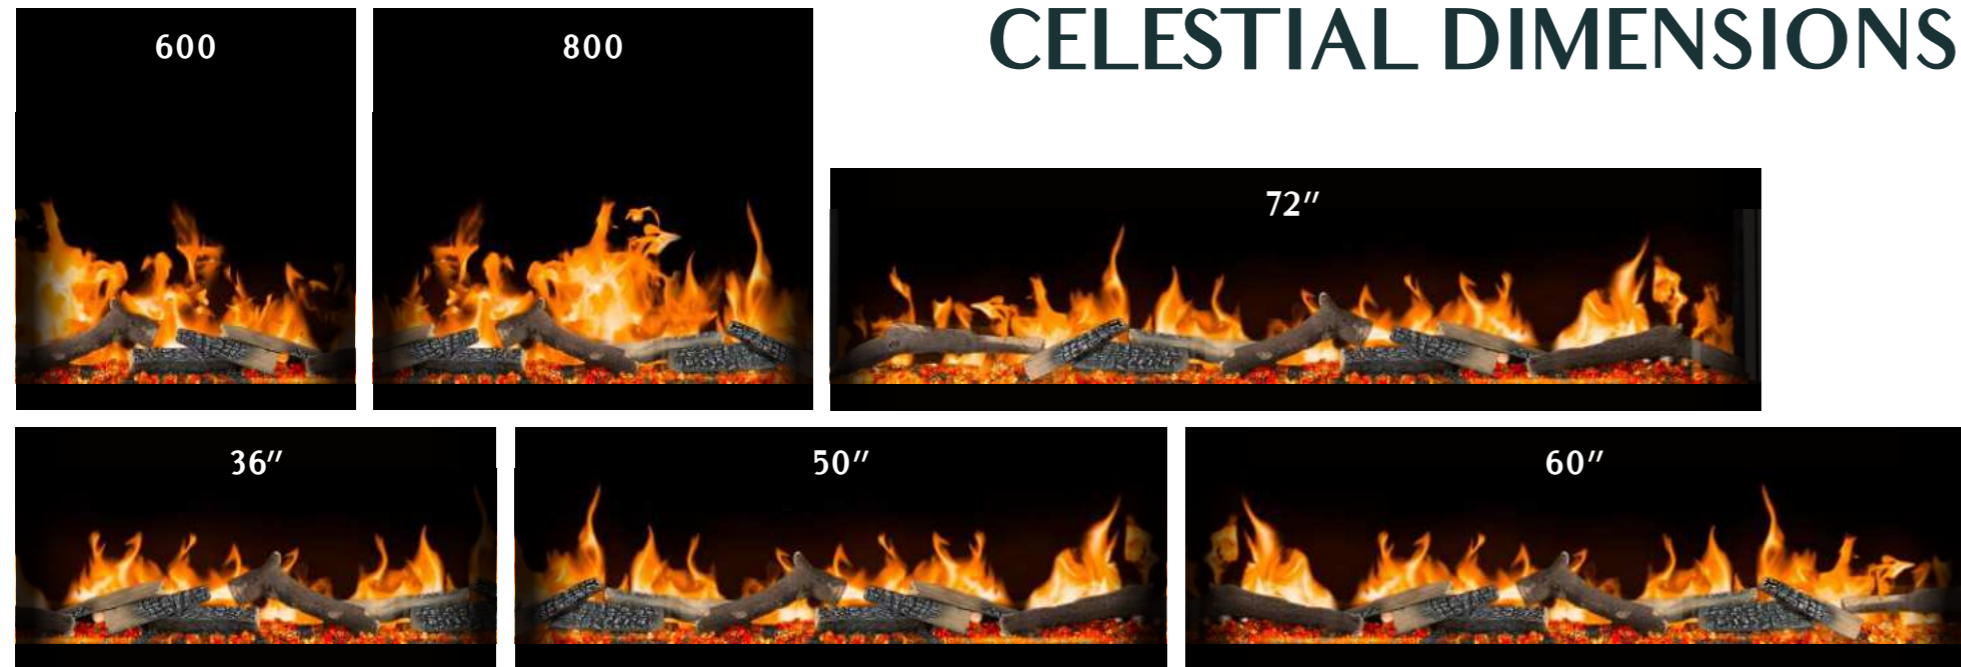

CELESTIAL DIMENSIONS