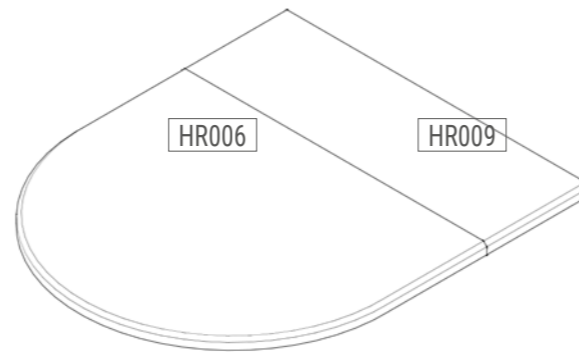

CURVED BLACK GRANITE HEARTH WITH CHAMFER

Sizes Available

CODE	WIDTH	LENGTH	HEIGHT
HR009	36" (914mm)	12" (305mm)	30mm extension piece
HR006	36" (914mm)	30" (762mm)	30mm slab chamfer