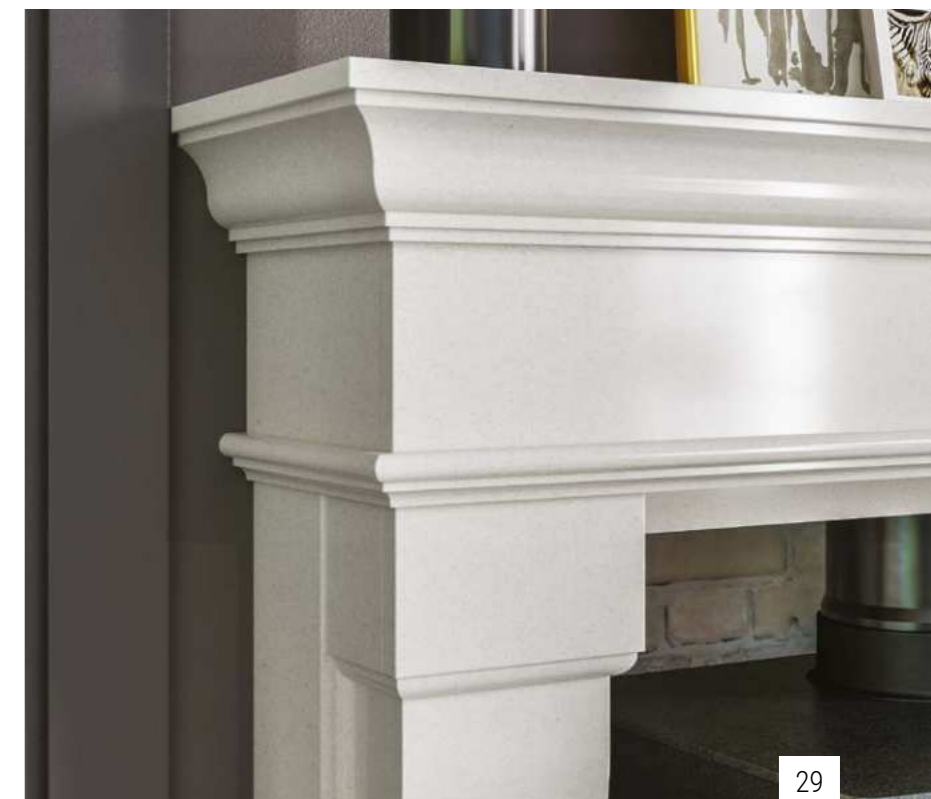

Marseilles

The clean direct lines of the Marseilles give this fireplace a strong architectural form. Thoroughly modern while still maintaining a traditional essence, this fireplace will create an impressive focal point in a variety of interior settings. The Marseilles is available in two sizes & two distinct finishes.

Finish Available

Ivory Pearl / Alpine White /

Sizes Available

Marseilles 54": Height - 1176mm / Width - 1372mm

Marseilles 60": Height - 1226mm / Width - 1524mm

*hearth height not included

Pictured:
Marseilles Fireplace in Alpine White with
Henley Sherwood 21kW stove
& Polished Black Granite Hearth.

Pictured Bottom Left:
The strong architectural form
of the Marseilles fireplace.