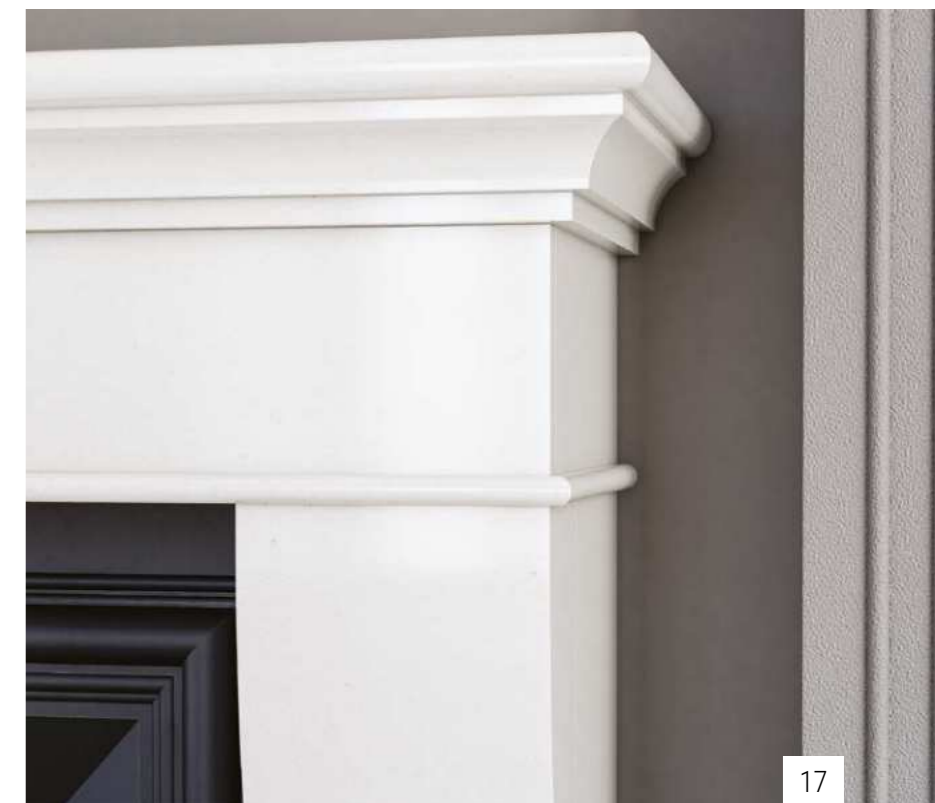

Sizes Available

Darwin 54": Height - 1151mm* / Width - 1372mm

Darwin 60": Height - 1256mm* / Width - 1524mm

*hearth height not included

Pictured:
Darwin Fireplace in Alpine White with
Castletown Plate Cast Iron Insert.

Pictured Bottom Right:
Detailing on Darwin Alpine White Fireplace.