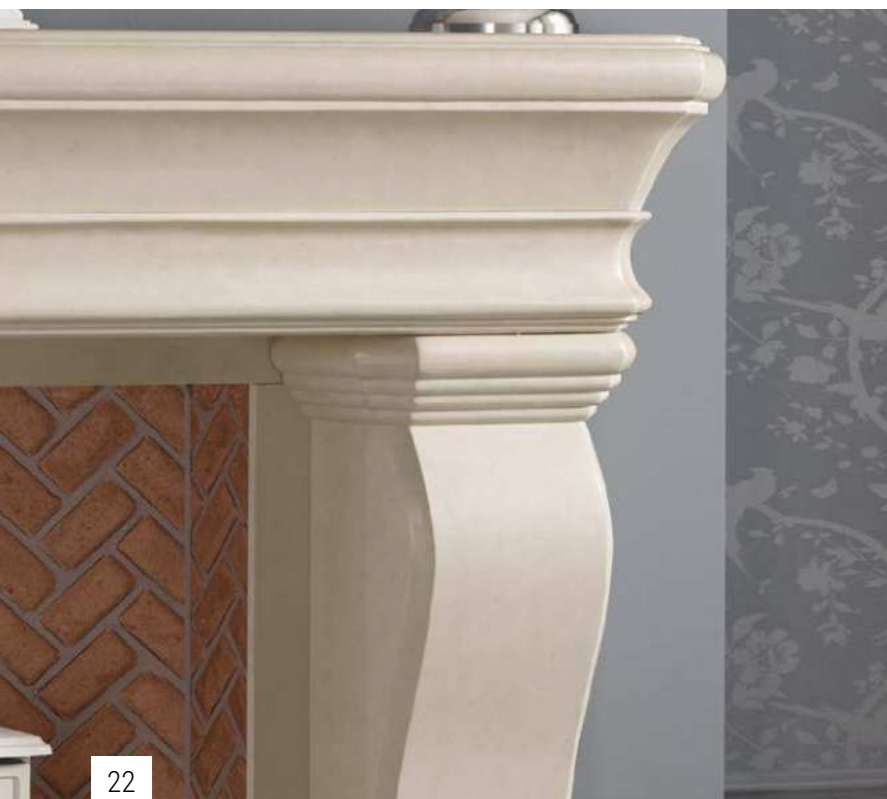

Hemingway

Broad, imposing pillars & a deep traditional French mantel design make the Hemingway a perfect centrepiece for any room.
Available in varying widths depending on individual requirements.

Finish Available

Ivory Pearl / Alpine White

Sizes Available

Hemingway 60": Height - 1255mm* / Width - 1525mm

*hearth height not included