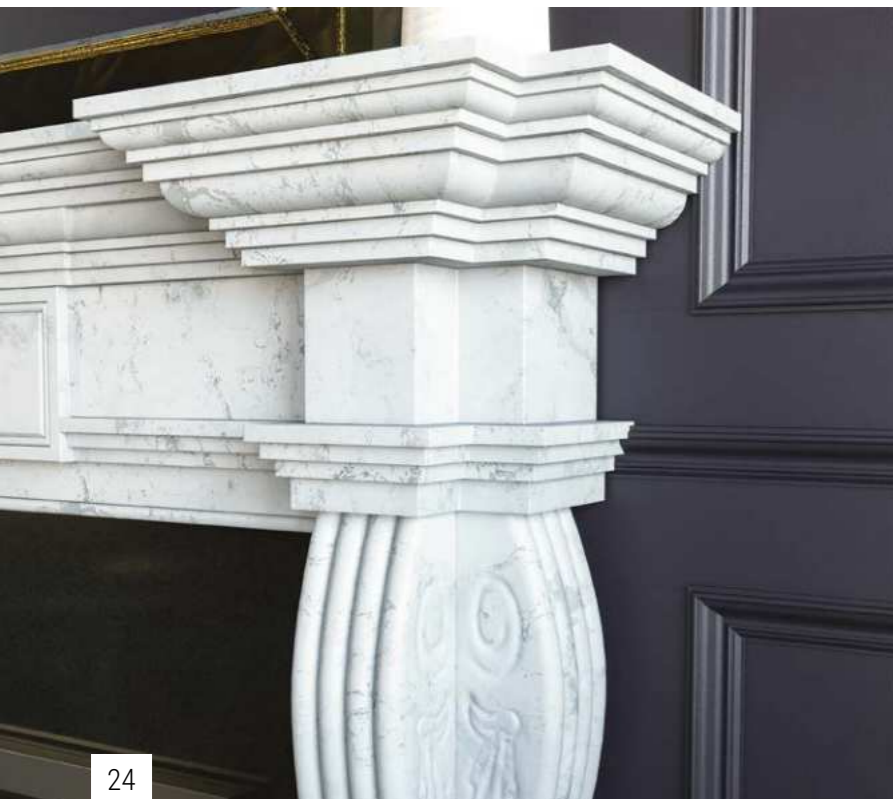

Hibernian

The Hibernian is a new design added to the Bertoneri collection. Oozing classic elegance with the hand carved intricate detailing. Available in a Light Carra Honed Finish as seen.

Finish Available

Light Carra Honed

Sizes Available

Hibernian 65": Height - 1305mm* / Width - 1651mm

*hearth height not included