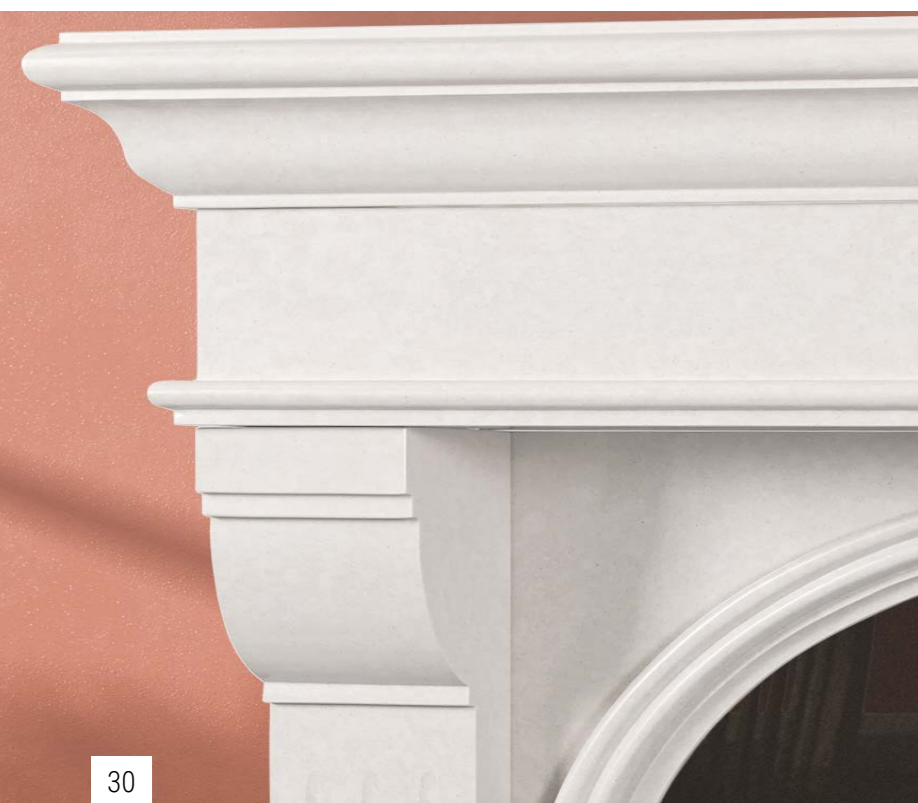

Newbridge

The elegant & versatile Newbridge fireplace showcases one of the most popular features of the Bertoneri fireplace range - beautifully carved groove detailing on its pilasters.

Finish Available

Ivory Pearl / Alpine White

Sizes Available

Newbridge 60": Height - 1317mm* / Width: -1525mm
(surround only)

*hearth height not included

BERTONERI

Pictured:
Newbridge Fireplace in Ivory Pearl
with Henley Faro Cassete & Polished Black
Granite Hearth.

Pictured Bottom Left:
Detailing on Newbridge Fireplace.