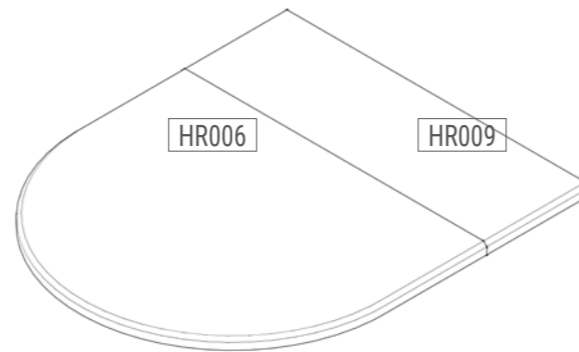

CURVED BLACK GRANITE HEARTH WITH CHAMFER

Sizes Available

CODE	WIDTH	LENGTH	HEIGHT
HR009	36" (914mm)	12" (305mm)	30mm extension piece
HR006	36" (914mm)	30" (762mm)	30mm slab chamfer