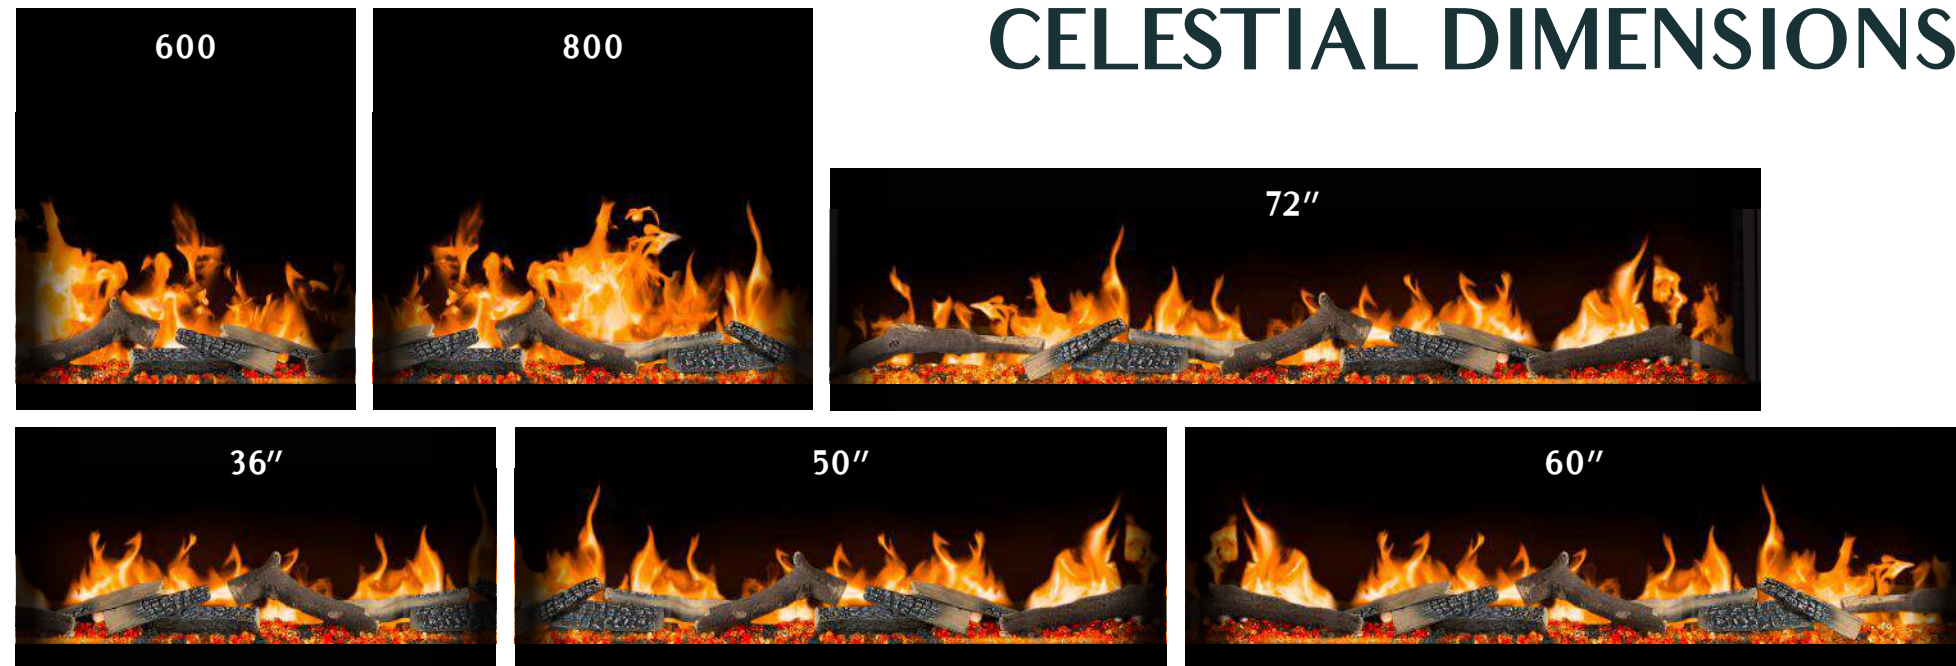

THE
CELESTIAL
50"

CELESTIAL DIMENSIONS