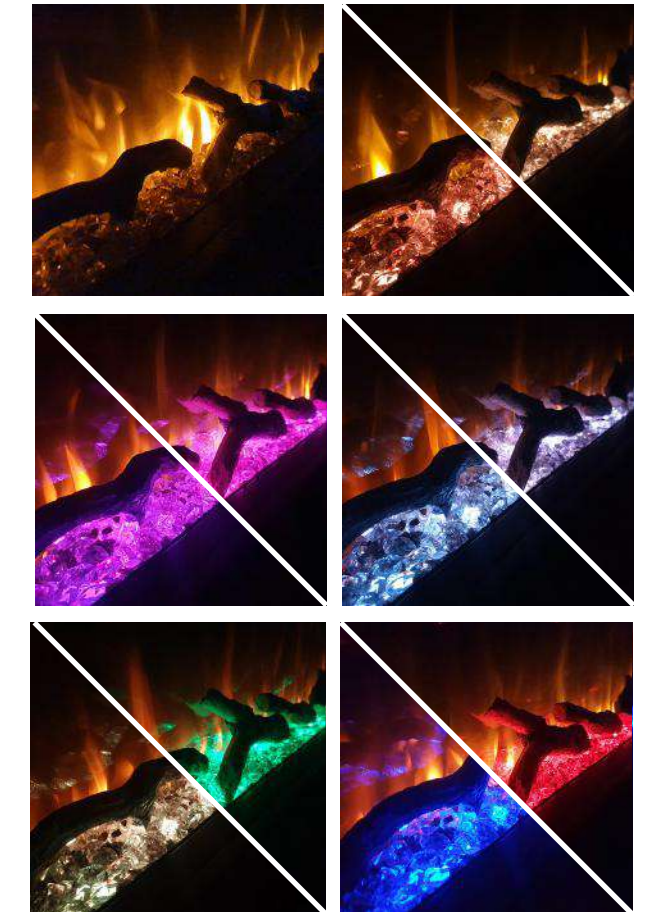

THE CELESTIAL RANGE

KEY FEATURES OF THE 36" 50" 60" & 72"

- Includes remote control
- Seven day timer function
- 1.4kW – 1.6kW heat output.
- Low running costs due to the LED flame effect and flame-only settings.
- Choice of ten fuel-bed colours or cycle through all.
- Choice of three flame colours, orange, blue & mixed orange blue for an authentic real flame effect.
- One-sided, two-sided or three-sided glass fitting options to choose from, all included.
- Crystals, artificial logs and charred wood pieces for fuel-bed all included.

KEY FEATURES OF THE 600 & 800

- 1.4kW – 1.6kW heat output.
- Low running costs due to the LED flame effect and flame-only settings.
- Choice of three flame colours. Fuel-bed changes dependant on flame colour.
- Crystals, artificial logs and charred wood pieces for fuel-bed all included.
- Inset wall fitted or surround fitted with slip-sets.
- Includes remote control
- Seven day timer function