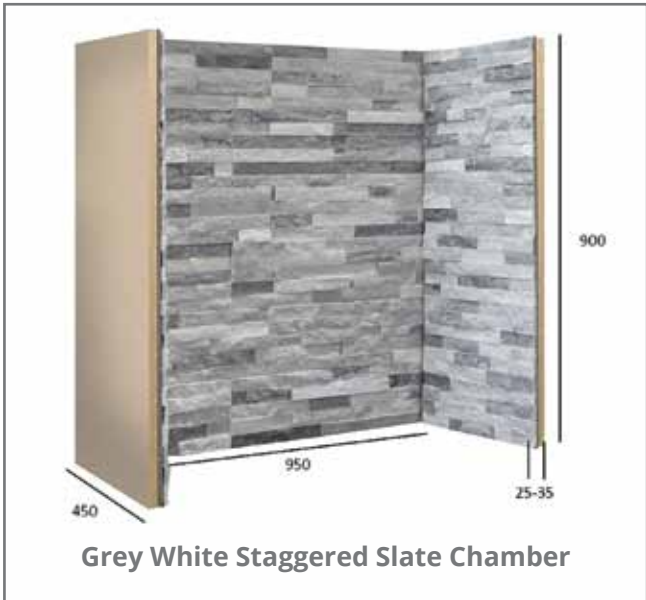

Chamber Staggered Stone Black (pieces)
Size: 530mm wide x 190mm high

Chamber Staggered Stone White (pieces)
Size: 530mm wide x 190mm high

Grey Ceramic Brick Bond Chamber

NEW CHAMBERS

Dove Grey Chamber

Charcoal Slate Waterfall Chamber