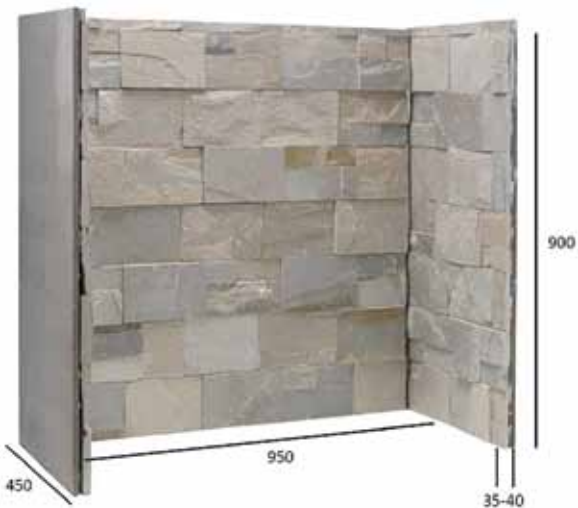

Chamber Staggered Stone Black (pieces)
Size: 530mm wide x 190mm high

Chamber Staggered Stone White (pieces)
Size: 530mm wide x 190mm high

Grey Ceramic Brick Bond Chamber

NEW CHAMBERS

Dove Grey Chamber

Charcoal Slate Waterfall Chamber