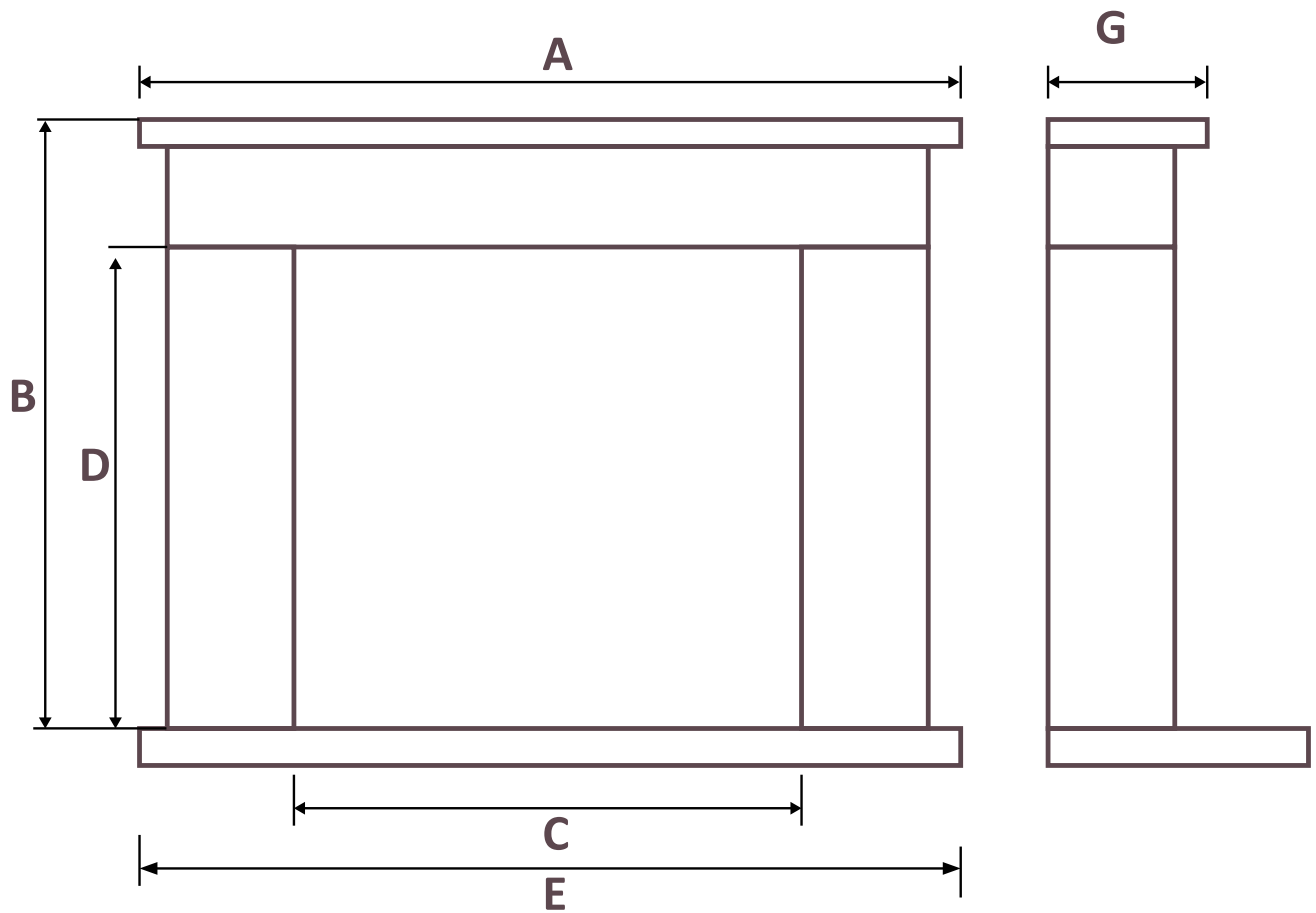

- 54" Victorian Corbel Fireplace In Italian Marble

MORE NEW MATERIALS AVAILABLE

Agean Limestone

Ashford 54" Surround

Pisa 54" Surround

Helsinki 54" Surround

DIMENSIONS

Dimensions, mm

Chamber Staggered Stone Black (pieces)
Size: 530mm wide x 190mm high

Chamber Staggered Stone White (pieces)
Size: 530mm wide x 190mm high

Grey Ceramic Brick Bond Chamber

NEW CHAMBERS

Dove Grey Chamber

Charcoal Slate Waterfall Chamber